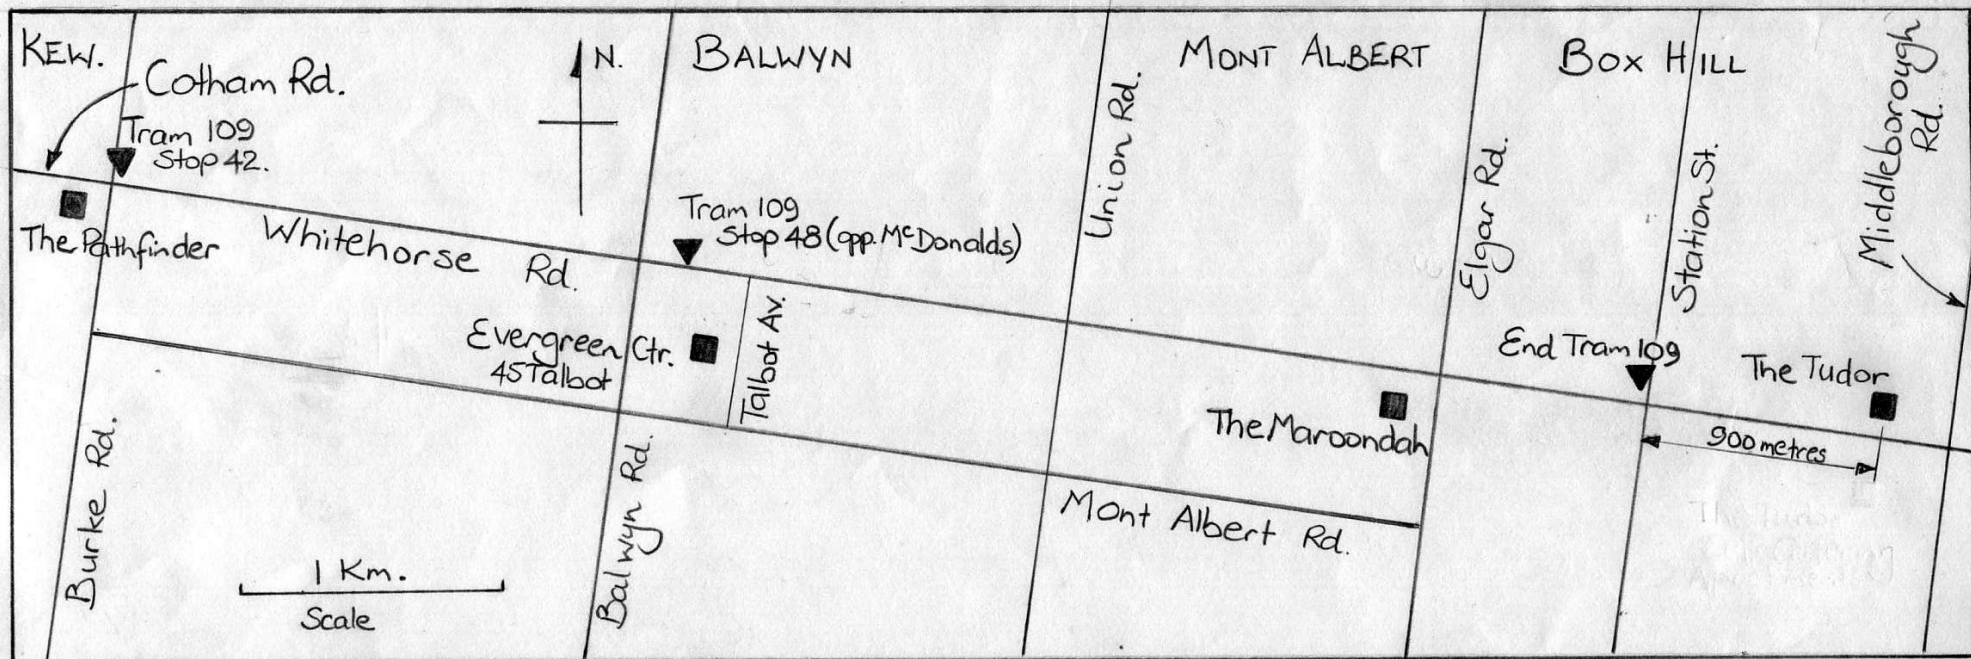

The Revival Fellowship - Victorian/Tasmanian Regional Rally October 18th & 19th 2008.

<u>Tram 109.</u>	<u>The Pathfinder</u>	<u>The Maroondah</u>	<u>The Tudor</u>	<u>Evergreen Centre</u>
• Runs Box Hill to City approx. 45min.	• 3 Star Motel	• 3 Star Motel	• 4 1/2 Star Motel	• All Rally activities
• Runs every 8min. weekdays 12min. w/ends.	• phone 9817 4551	• phone 98995555	• phone 98989581	• 45 Talbot Ave.
• 900m walk from The Tudor	• Rates for TRF.	• Rates for TRF.	• Special Rates for TRF.	Balwyn
	• Single \$90.	• Single \$85.	• Standard \$130 (Dble./Twin)	• 300m. walk from Tram Stop 48.
	• Double \$105.	• Dble/Twin \$90/\$95	• Std. plus single \$150	
	• Family \$140.	• Family \$110.	• Family \$184	
	• Free B/fast	• 768 Whitehorse Rd. Box Hill.	• 1101 Whitehorse Rd. Box Hill.	
	• 380 Cotham Rd. Kew.			